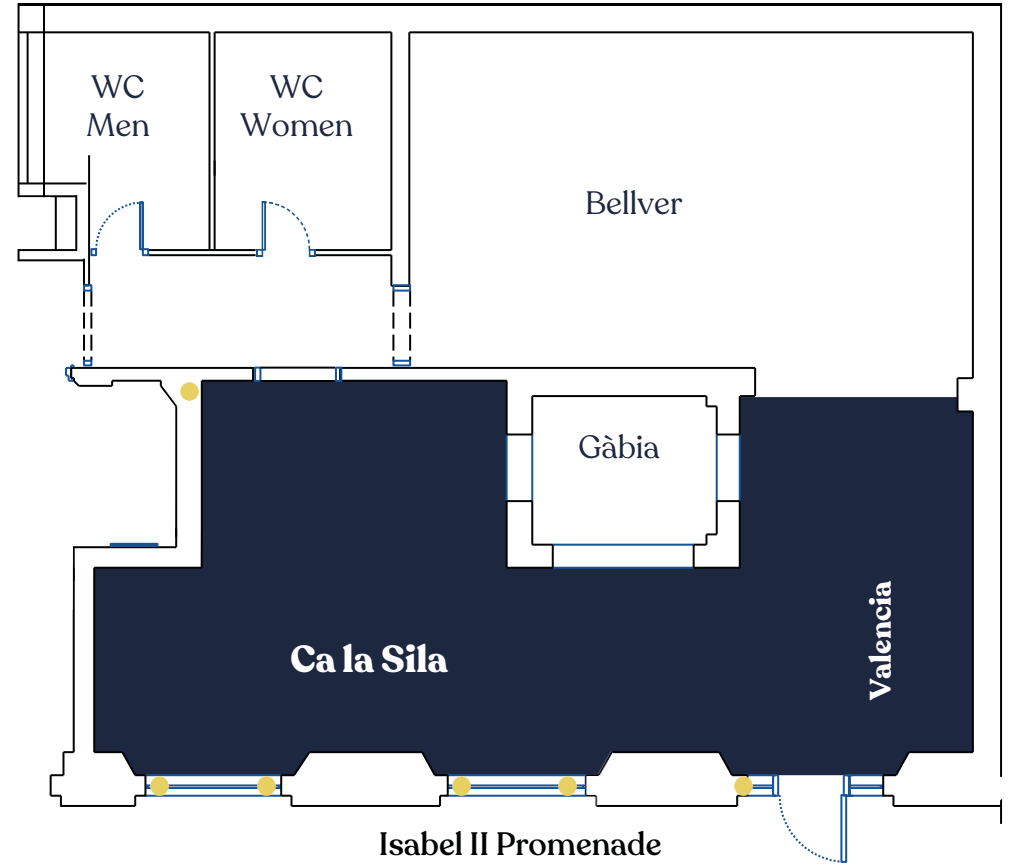

Valencia

Characteristics

15 m2

Semiprivate space

Ground floor, no stairs

Located in Ca La Sila. Directly connected to Bellver and the terrace.

Natural light from the facade facing Isabel II Promenade

1 window/door

Access to WC, including disabled access

Assembly: rectangular or round tables

- imperial square- banquet - cocktail

Customizable space if the entire area is occupied, with direct access to the Porxos terrace for welcome cocktails, drinks, chill out, etc...

6 plugs

Other materials: 42' TV screen, soundproofed room, wireless microphone

Free WiFi

	Imperial	Banquet	Cocktail
Capability Ca La Sila	-	60	40
Capability Valencia	20	22	12

*Ca la Sila includes the capacity of Valencia