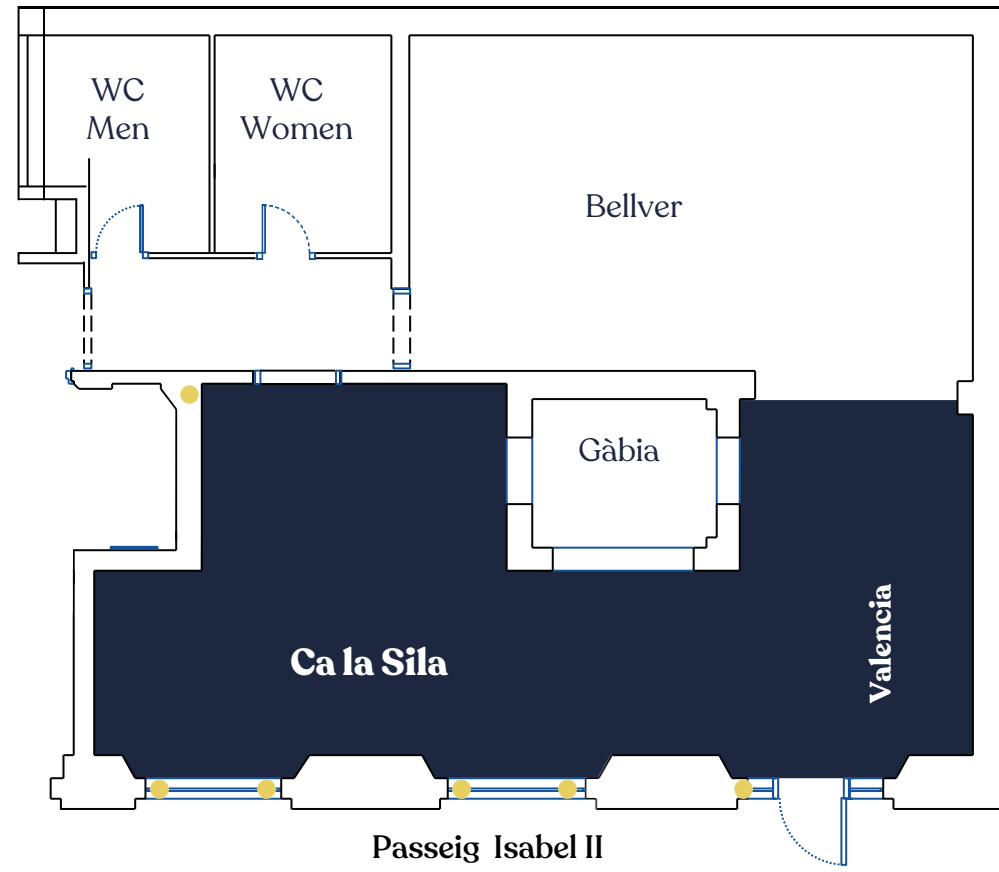

Valencia

Characteristics

15 m2

Semiprivate space

Ground floor, no stairs

Located in Ca La Sila. Directly connected to Bellver and the terrace.

Natural light from the facade facing Isabel II Promenade

1 window/door

Access to WC, including disabled access

Assembly: rectangular or round tables

- imperial square- banquet - cocktail

Customizable space if the entire area is occupied, with direct access to the Porxos terrace for welcome cocktails, drinks, chill out, etc...

6 plugs

Other materials: 42' TV screen, soundproofed room, wireless microphone

Free WiFi

The Sila includes the capacity of Valencia.

	Imperial	Banquet	Cocktail
Capability Ca La Sila	-	60	40
Capability Valencia	20	22	30