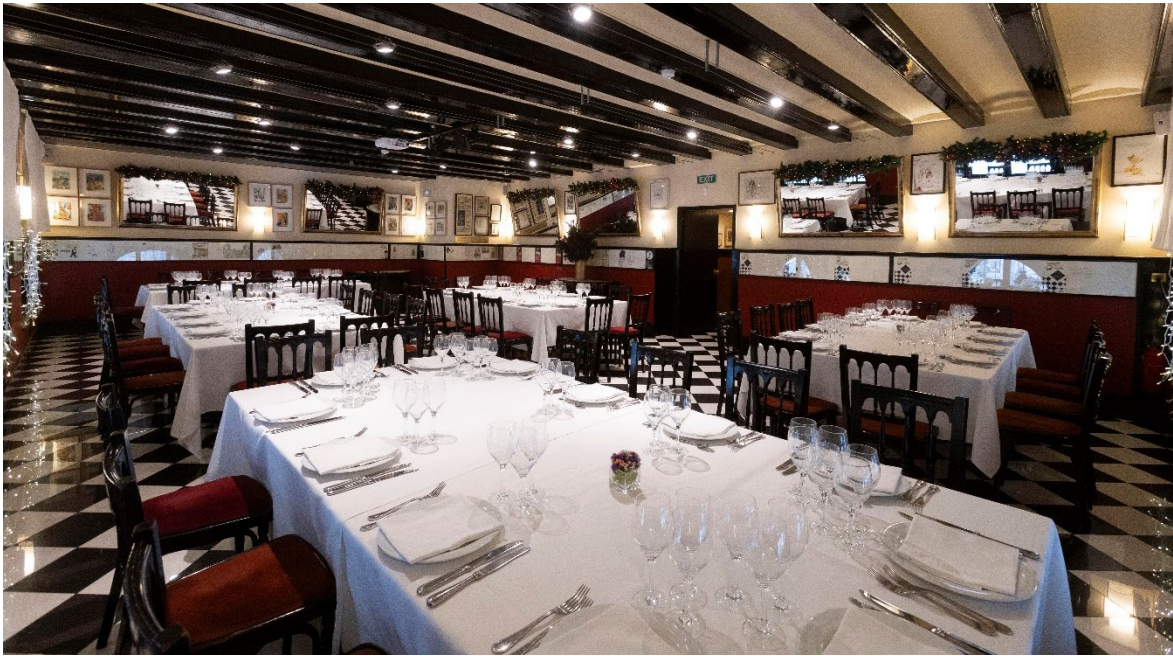

Robert de Nola

Characteristics

80 m2

Independently **climate-controlled room**

Private room

On the first floor, with stairs

Walls decorated with **6 mirrors**

Natural light from the facade facing Plaza Pla de Palau

5 arched windows

Access to restroom on the floor

Setup: Round table - Imperial square - imperial rectangular - Classroom -

Banquet - Cocktail

Customizable space

4 plugs

Free WiFi

Hikvision 86" FocSign Monitor, Bluetooth 5.1, Android 8.0, 4K

4 speakers in central sound

	Imperial	Banquet	Cocktail
Capability	40	80	100