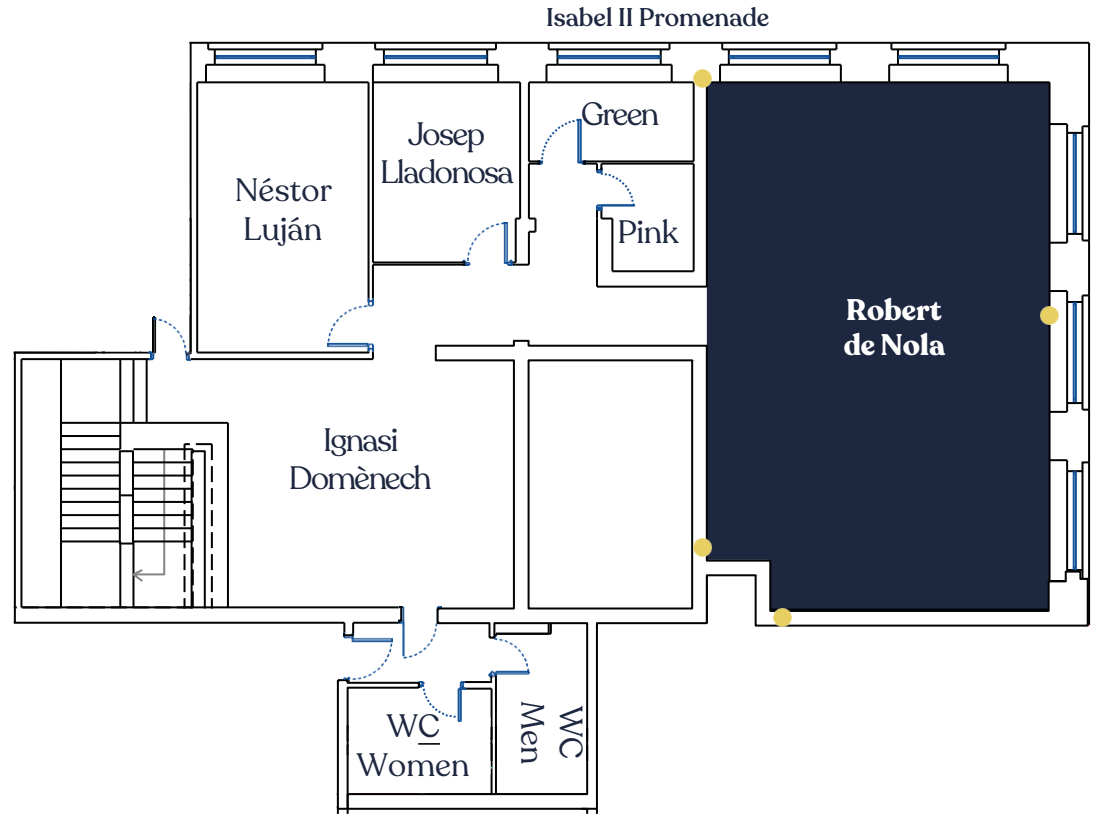

Robert de Nola

Characteristics

80 m2

Independently **climate-controlled room**

Private room

On the first floor, with stairs

Walls decorated with **6 mirrors**

Natural light from the facade facing Plaza Pla de Palau

5 arched windows

Access to restroom on the floor

Setup: Round table - Imperial square - imperial rectangular - Classroom -

Banquet - Cocktail

Customizable space

4 plugs

Free WiFi

Hikvision 86" FocSign Monitor, Bluetooth 5.1, Android 8.0, 4K

4 speakers in central sound

	Imperial	Banquet	Cocktail
Capability	40	80	100