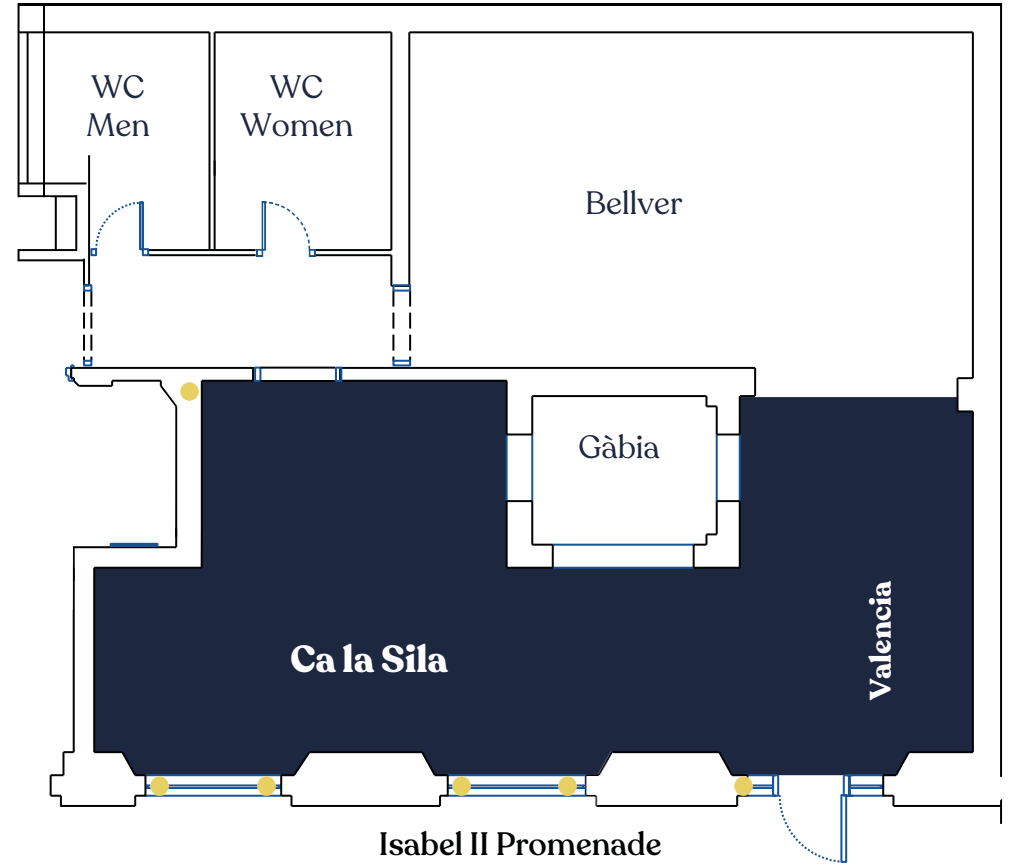

## Characteristics

**55m2**

**Semiprivate or private room**

**Ground floor**, no stairs

Communicates directly with Ca la Sila through Valencia

Walls decorated with mirrors and semi-open wall with 2 arches

**Natural light** from the facade facing **Isabel II Promenade**

**3 windows**

**Access to restrooms**, including disabled access

**Setup:** rectangular or round tables - imperial square - classroom - cocktail

**Customizable space** if the entire lounge is occupied, with direct access to the **Porxos terrace** for welcome cocktails, drinks, chill-out, ...

**6 plugs**

**Other materials:** 42" TV screen, soundproofed room, wireless microphone

**Free Wi-Fi**

	Imperial	Banquet	Cocktail
<b>Capability Ca La Sila</b>	-	60	40
<b>Capability Valencia</b>	20	22	12

**\*Ca la Sila includes the capacity of Valencia and Gàbia**