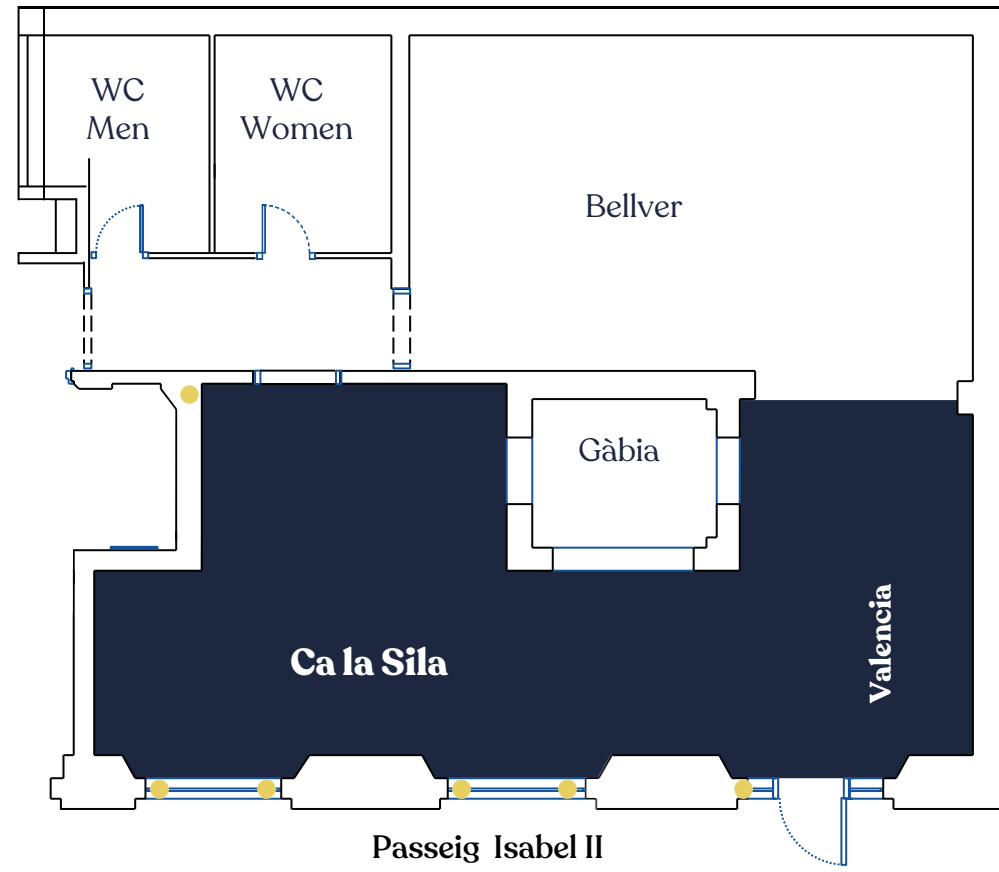

Ca la Sila

Characteristics

55m², Includes the m² of Valencia and la Gàbia

Semiprivate or private room

Ground floor, no stairs

Communicates directly with Ca la Sila through Valencia

Walls decorated with mirrors and semi-open wall with 2 arches

Natural light from the facade facing Isabel II Promenade

3 windows

Access to restrooms, including disabled access

Setup: rectangular or round tables - banquet - cocktail

Customizable space if the entire lounge is occupied, with direct access to the **Porxos terrace** for welcome cocktails, drinks, chill-out, ...

6 plugs

Other materials: 42" TV screen, soundproofed room, wireless microphone

Free Wi-Fi

The Sila includes the capacity of Valencia.

	Imperial	Banquet	Cocktail
Capability Ca La Sila	-	60	40
Capability Valencia	20	22	30