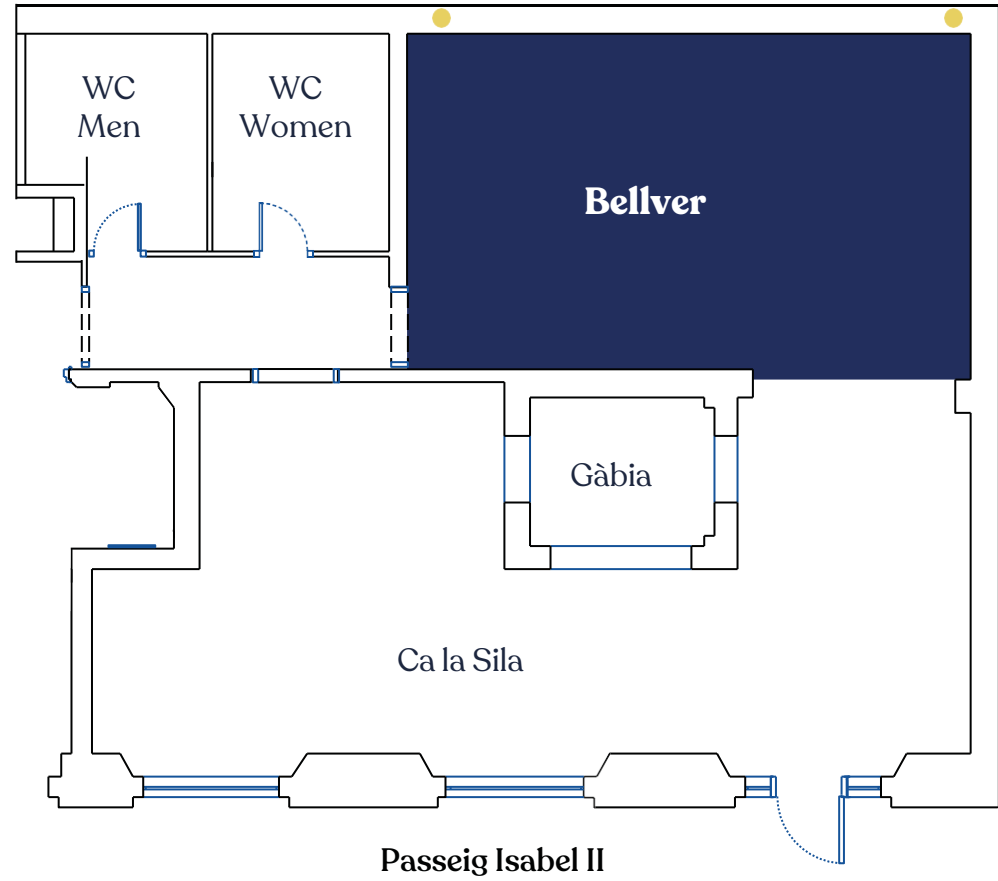

Imperial	Banquet	Cocktail
Capability	22	36	50