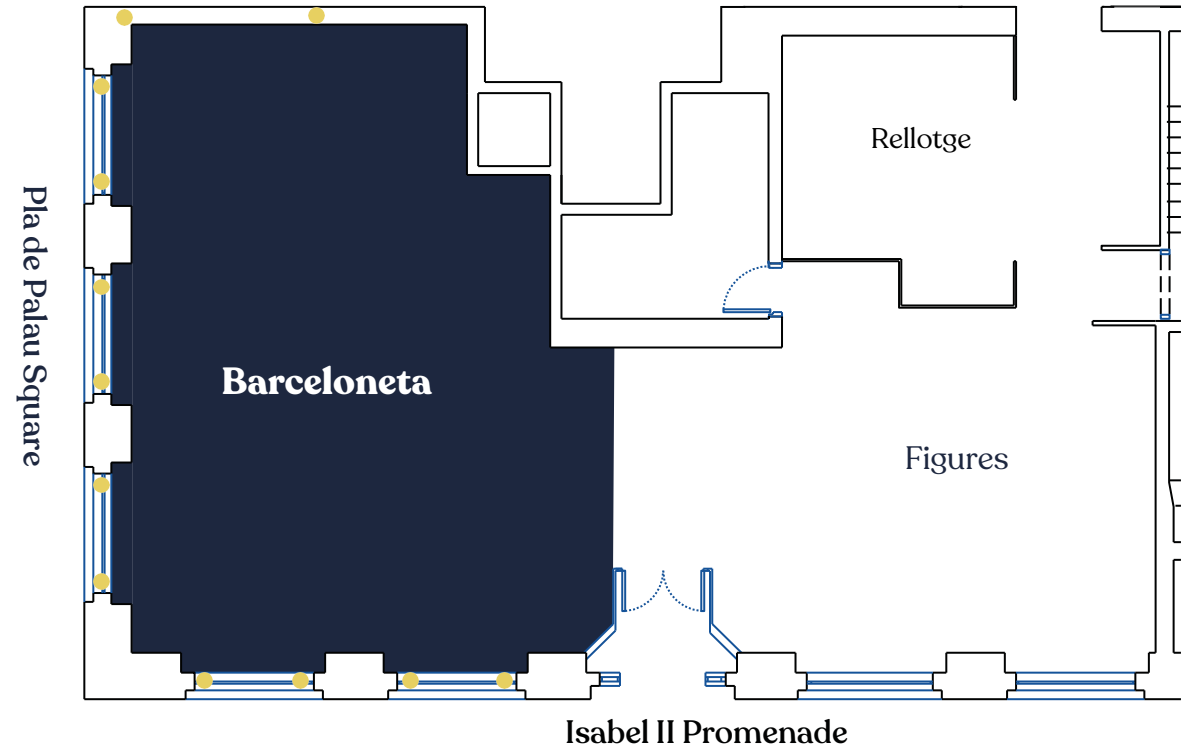

Barceloneta

Characteristics

80 m2

68 people capability

Semiprivate room

Ground floor, no stairs

Direct connection with Figures room

Natural light from the facade facing Isabel II Promenade and Pla de Palau Square

Access to restrooms, including disabled

Assembly: as needed

13 plugs

Other materials: 42" TV screen, soundproofed room, wireless microphone

Free Wi-Fi

Banquet	
Capability	68

Figures

Characteristics

45m²

Ground floor, no stairs

Direct connection with Barceloneta and Rellotge

Natural light from the facade facing Isabel II Promenade

Access to restrooms, including disabled access

Assembly: adapted according to the event