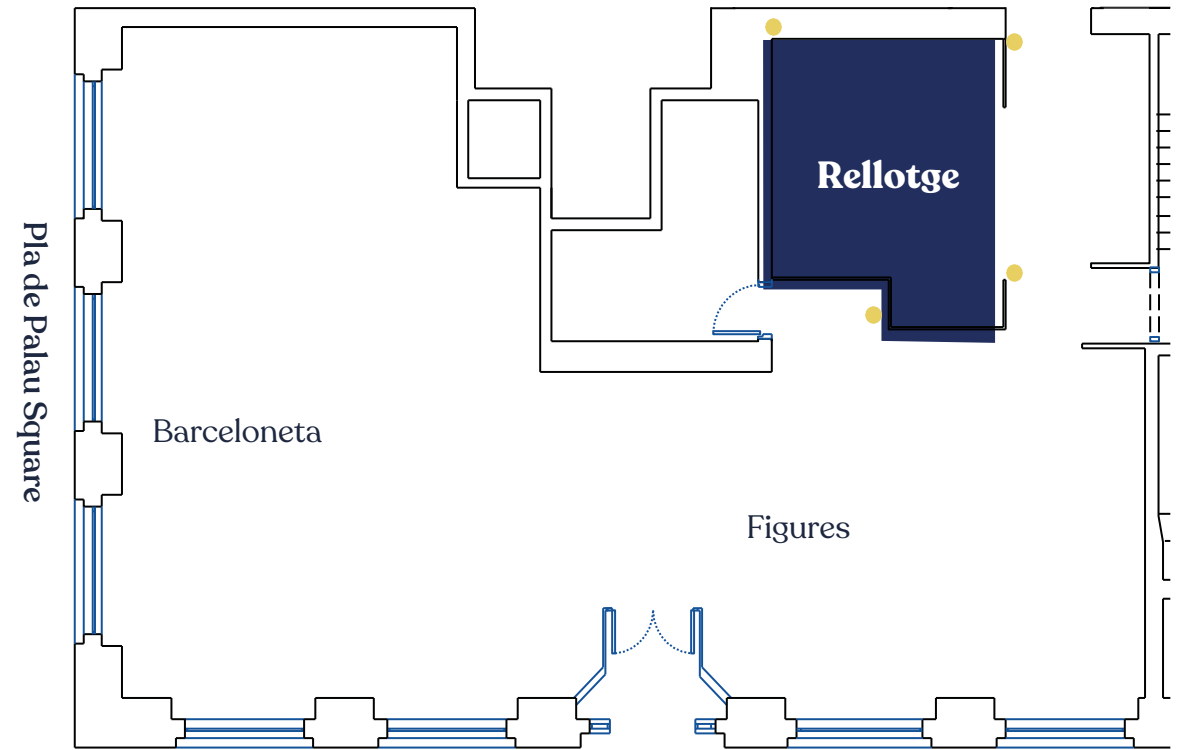

Barceloneta

Characteristics

80 m2

68 people capability

Semiprivate room

Ground floor, no stairs

Direct connection with Figures room

Natural light from the facade facing Isabel II Promenade and Pla de Palau Square

45m²

Ground floor, no stairs

Direct connection with Barceloneta and Rellotge

Natural light from the facade facing Isabel II Promenade

Access to restrooms, including disabled access

Assembly: adapted according to the event

7 plugs

Other materials: 42" TV screen, soundproofed room, wireless microphone

Free Wi-Fi

Banquet	
Capability	31

Rellotge

Characteristics

25m2

Ground floor, without stairs

Communicates directly with Figures

Natural light from the facade facing Passeig Isabel II

Access to toilets, including the disabled

Assembly: as needed

4 plugs

Free Wifi

Isabel II Promenade

	Banquet
Capability	22