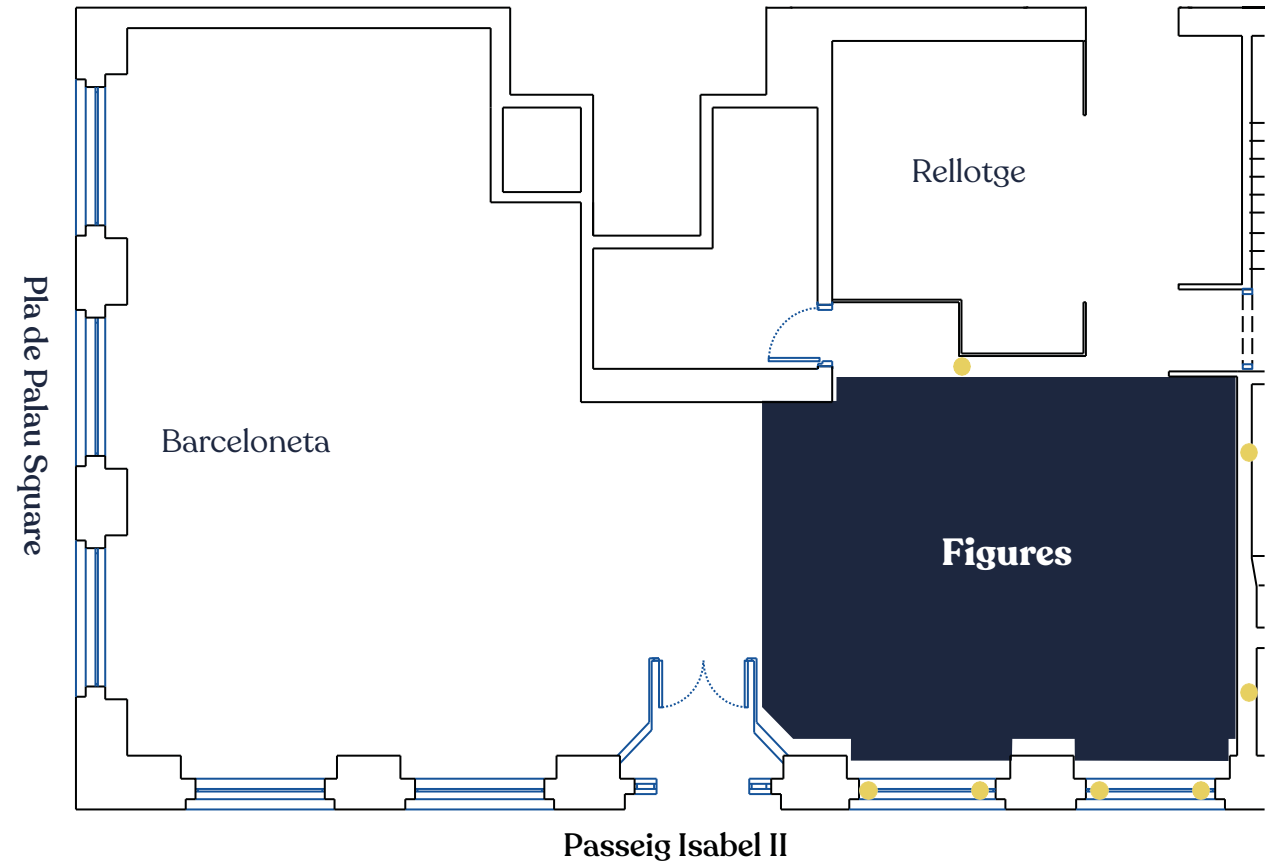

Barceloneta

Characteristics

80 m2

68 people capability

Semiprivate room

Ground floor, no stairs

Direct connection with Figures room

Natural light from the facade facing Isabel II Promenade and Pla de Palau Square

45m²

Ground floor, no stairs

Direct connection with Barceloneta and Rellotge

Natural light from the facade facing Isabel II Promenade

Access to restrooms, including disabled access

Assembly: adapted according to the event

7 plugs

Other materials: 42" TV screen, soundproofed room, wireless microphone

Free Wi-Fi

Banquet	
Capability	31

Rellotge

Characteristics

25m2

Ground floor, without stairs